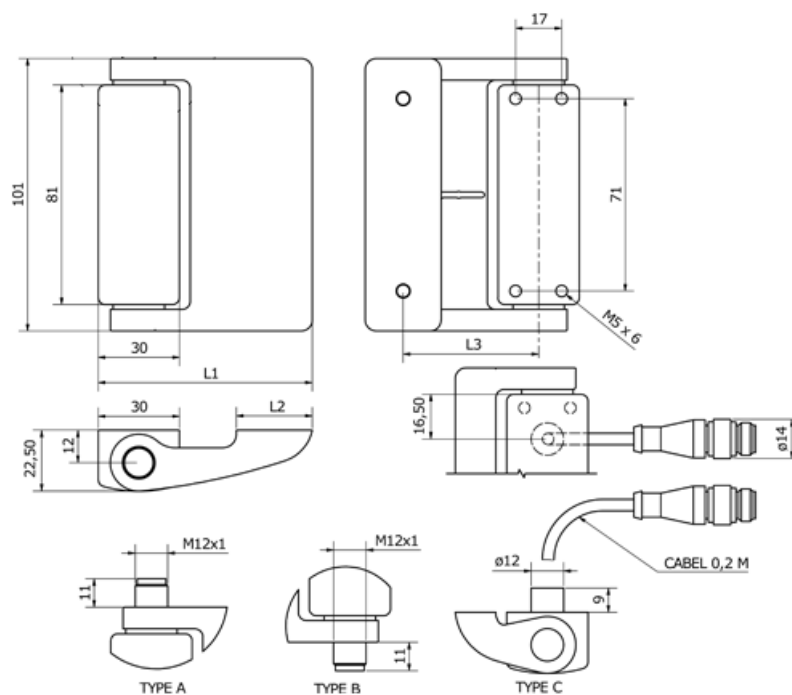

Article number: 201581047C2

Description: E+G hinge with safety switch GN139.1-79-101-C
Zinc die casting, silver metallic coated/1.4305

Measures

L1 = 79

L2 = 30

L3 = 50